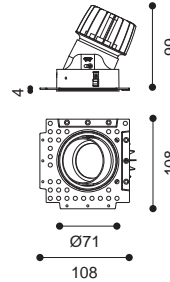

Article number	1618.210
LED Consumption	13W
Current	350 (mA)
Lumen	1329 (lm)
Beam Angle	15°/24°/38°/60°
Beam Angle	10°(Lens)
CCT	3000K
CRI	90+

LED MR16 & GU10 bulb can also be used. (IP20)

Article number	1618.221
LED Consumption	13W
Current	350 (mA)
Lumen	1329 (lm)
Beam Angle	15°/24°/38°/60°
Beam Angle	10°(Lens)
CCT	3000K
CRI	90+

LED MR16 & GU10 bulb can also be used. (IP20)

Dimmable

Dimmable

Accessories

Accessories