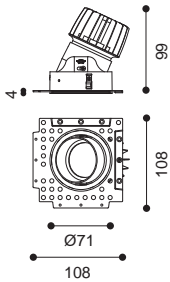

Article number	1618.210
LED Consumption	13W
Current	350 (mA)
Lumen	1329 (lm)
Beam Angle	15°/24°/38°/60°
Beam Angle	10°(Lens)
CCT	3000K
CRI	90+

LED MR16 & GU10 bulb can also be used. (IP20)

Article number	1618.221
LED Consumption	13W
Current	350 (mA)
Lumen	1329 (lm)
Beam Angle	15°/24°/38°/60°
Beam Angle	10°(Lens)
CCT	3000K
CRI	90+

LED MR16 & GU10 bulb can also be used. (IP20)

Dimmable

Dimmable

Accessories

Accessories