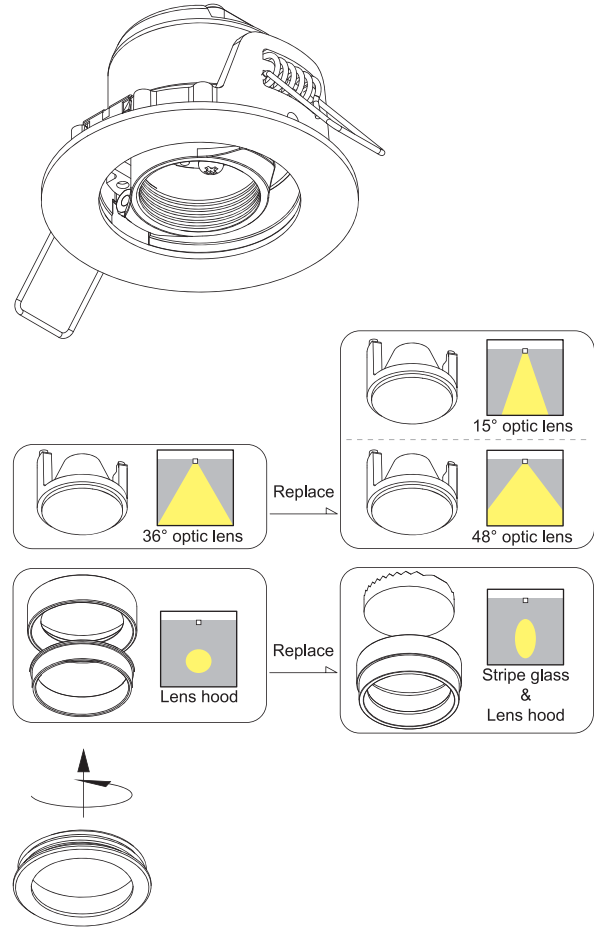

Colours  
Black White

Dimmable

Article number	1518.301
LED Consumption	13W
Current	350 (mA)
Lumen	1329 (lm)
Beam Angle	20°/40°
CCT	3000K
CRI	90+

Colours  
Black White

Dimmable

Article number	1268.102
LED Consumption	3W
Current	700 (mA)
Lumen	115 (lm)
Beam Angle	15°/36°/48°
CCT	2864~3228
CRI	90+

Colours  
Black White

Dimmable

Accessories

SG7-1 striped glass

Article number	1468.102
LED Consumption	3W
Current	700 (mA)
Lumen	115 (lm)
Beam Angle	15°
CCT	2864-3228
CRI	80+

Colours  
Black White

Dimmable

Article number	1568.100
LED Consumption	3W
Current	700 (mA)
Lumen	115 (lm)
Beam Angle	15°
CCT	2864-3228
CRI	80+