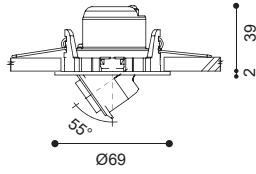

Colours  
Black White

Dimmable

Accessories

SG7-1 striped glass

Article number	1468.102
LED Consumption	3W
Current	700 (mA)
Lumen	115 (lm)
Beam Angle	15°
CCT	2864-3228
CRI	80+

Colours  
Black White

Dimmable

Article number	1568.100
LED Consumption	3W
Current	700 (mA)
Lumen	115 (lm)
Beam Angle	15°
CCT	2864-3228
CRI	80+