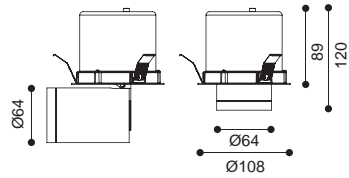

Article number	1518.302
LED Consumption	25.9W
Current	700 (mA)
Lumen	2559 (lm)
Beam Angle	12°/24°/40°
CCT	3000K
CRI	90+

Colours
Black White

Dimmable

Article number	1518.301
LED Consumption	13W
Current	350 (mA)
Lumen	1329 (lm)
Beam Angle	20°/40°
CCT	3000K
CRI	90+

Colours
Black White

Dimmable