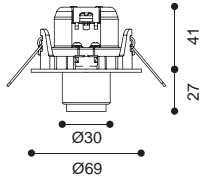

Colours  
Black White

Dimmable

Accessories

SG7-1 striped glass

Article number	1468.102
LED Consumption	3W
Current	700 (mA)
Lumen	115 (lm)
Beam Angle	15°
CCT	2864-3228
CRI	80+

Colours  
Black White

Dimmable

Article number	1568.100
LED Consumption	3W
Current	700 (mA)
Lumen	115 (lm)
Beam Angle	15°
CCT	2864-3228
CRI	80+