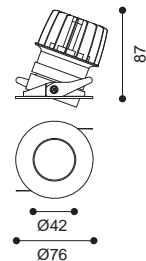

SG7-1 striped glass H7-1 honeycomb louver DS7-1 diffusion sheet

Article number	1618.137
LED Consumption	13W
Current	350 (mA)
Lumen	1329 (lm)
Beam Angle	15°/24°/38°/60°
Beam Angle	10°(Lens)
CCT	3000K
CRI	90+

LED MR16 & GU10 bulb can also be used. (IP20)

Dimmable

Accessories

SG7-1 striped glass H7-1 honeycomb louver DS7-1 diffusion sheet

Article number	1618.140
LED Consumption	13W
Current	350 (mA)
Lumen	1329 (lm)
Beam Angle	15°/24°/38°/60°
Beam Angle	10°(Lens)
CCT	3000K
CRI	90+