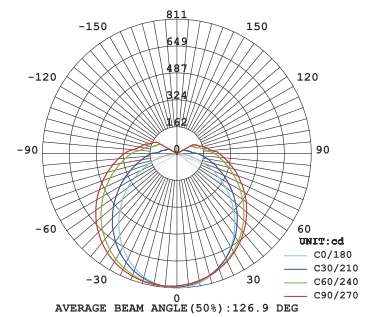

=
30W- 3000K-Milky glass

30W- 4000K-Tran-glass